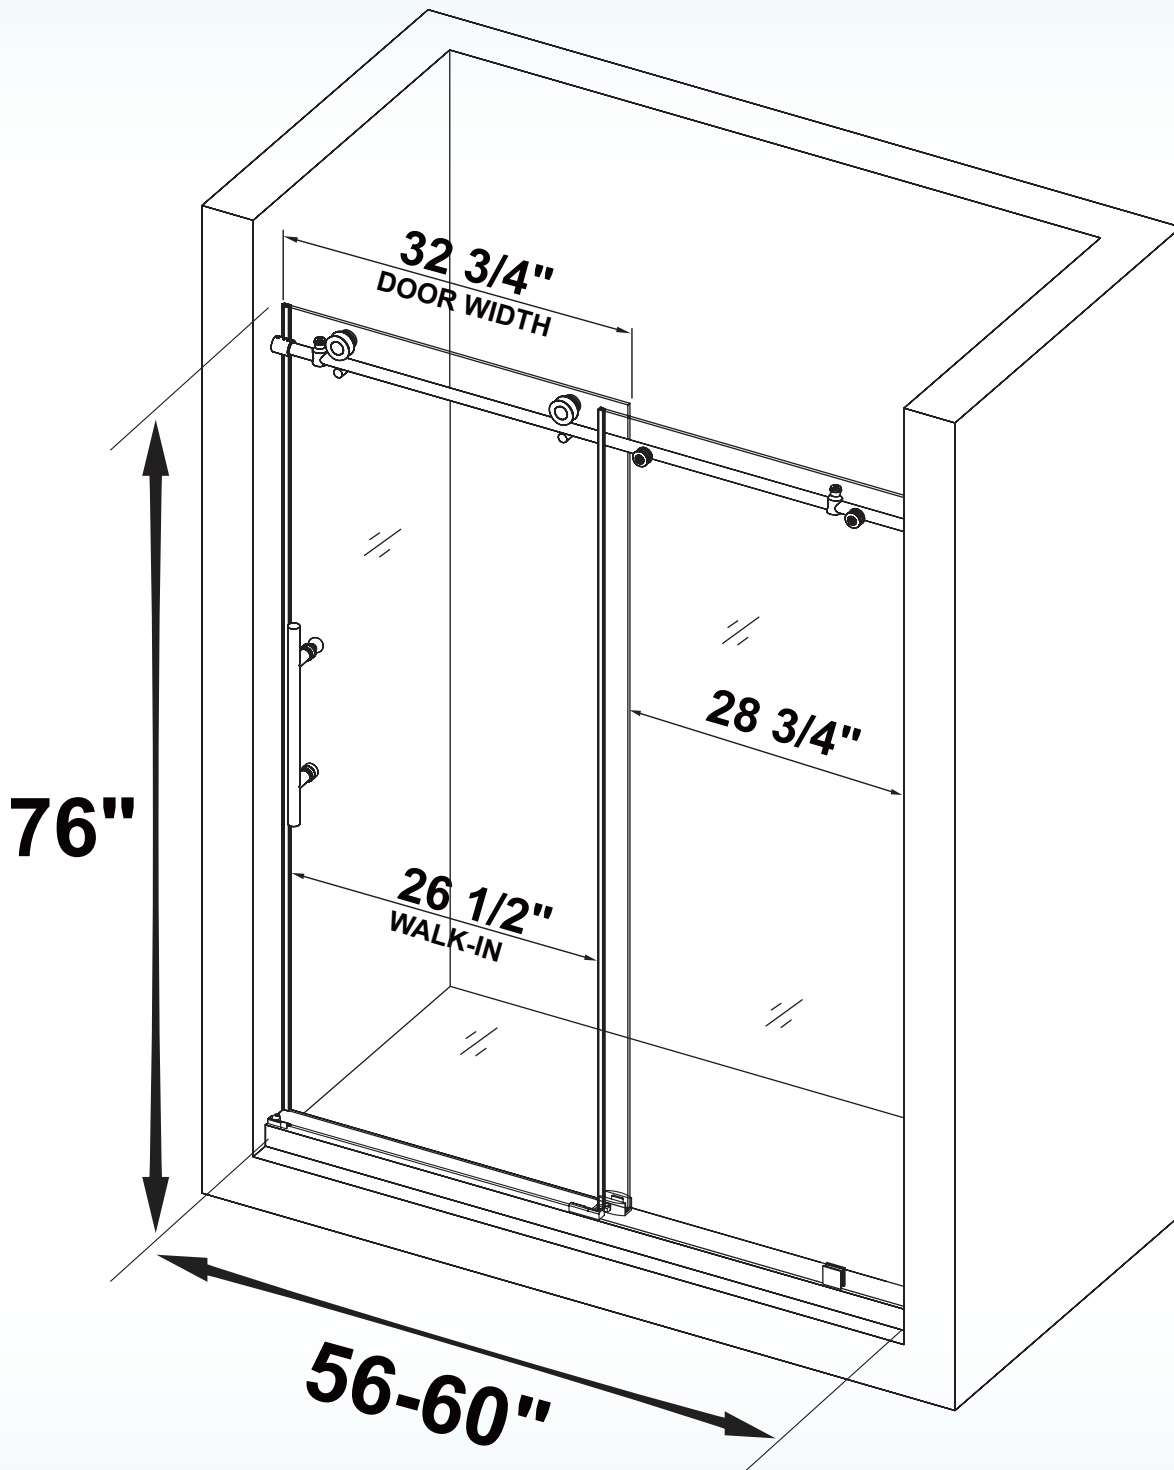

WOODBIDGE[®]

MBSDC6076

Heavy Glass Frameless Sliding Shower Door

IMPORTANT INFORMATION

- Specifications & Configurations are subject to change without notice
- Please note that installer(s) must be certify or warranty will be voided.
- Pls measure shower door on-site before installation
- Measurements herein supersede all others published prior to publication date shown below