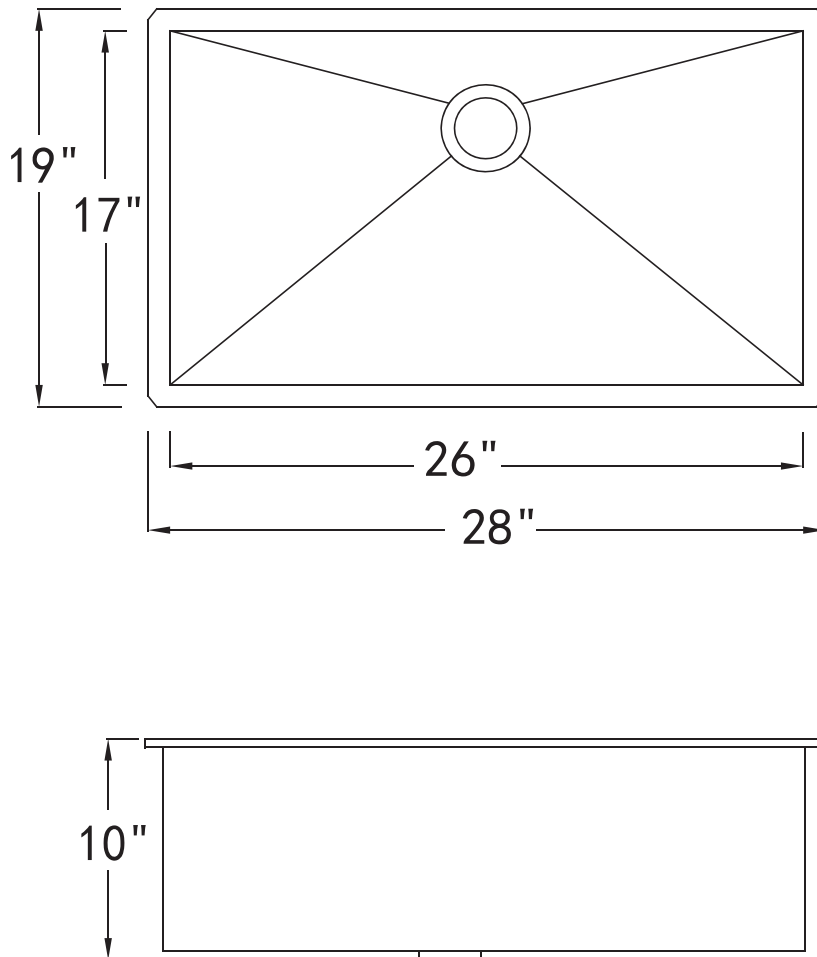

WOODBIDGE[®]

MKA2819

OVERALL: 28" X 19"
DEPTH: 10"
FINISH: ALL SATIN
SINK GAUGE: 16