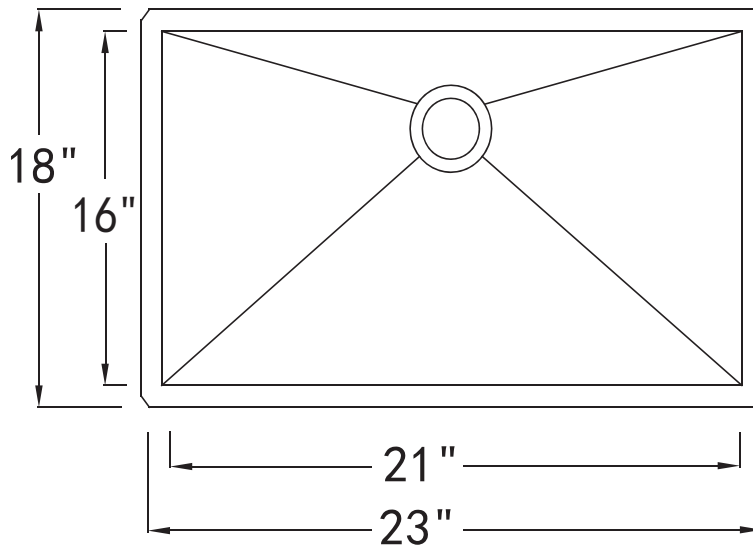

WOODBIDGE®

MKA2318

OVERALL: 23" X 18"

DEPTH: 10"

FINISH: ALL SATIN

SINK GAUGE: 16