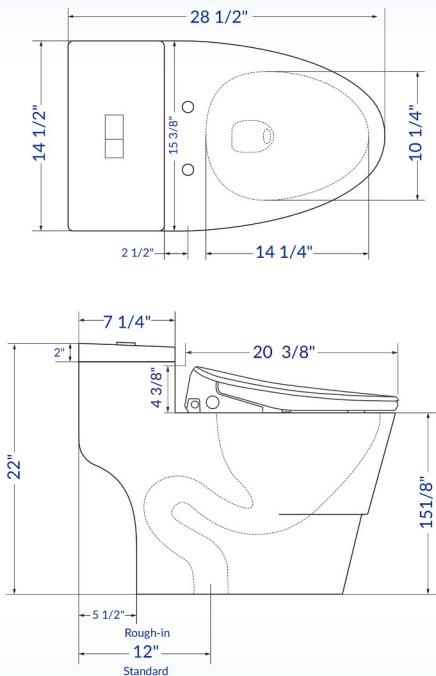

WOODBIDGE®

IMPORTANT INFORMATION

- Measurements are +3/8" and subject to change without notice
- Specifications & Configurations are subject to change without notice
- Pls measure toilet on-site before installation
- Please note that installer(s) must certify or warranty will be voided.
- Measurements herein supersede all others published prior to publication date shown below