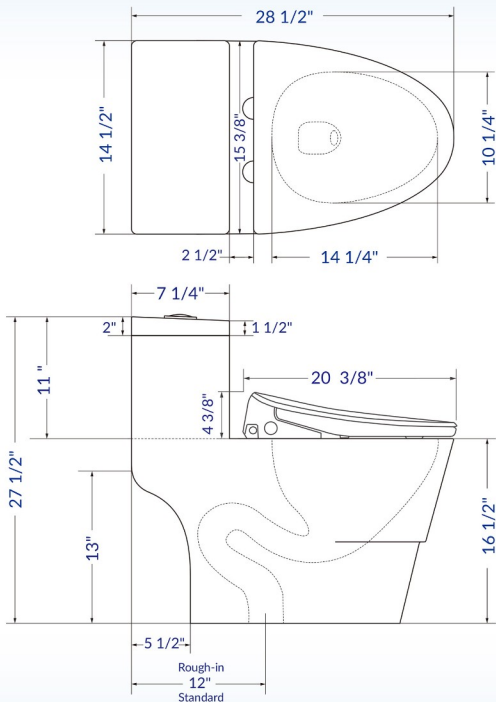

WOODBIDGE®

IMPORTANT INFORMATION

- Measurements are $+3/8$ " and subject to change without notice
- Specifications & Configurations are subject to change without notice
- Pls measure toilet on-site before installation
- Please note that installer(s) must certify or warranty will be voided.
- Measurements herein supersede all others published prior to publication date shown below