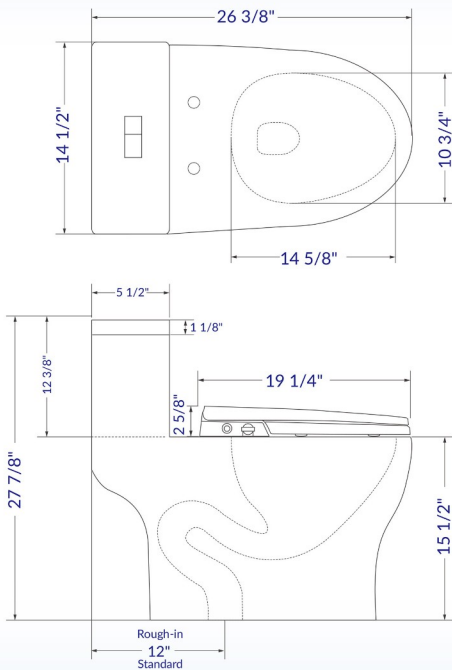

WOODBIDGE®

IMPORTANT INFORMATION

- Measurements are $+3/8$ " and subject to change without notice
- Specifications & Configurations are subject to change without notice
- Pls measure toilet on-site before installation
- Please note that installer(s) must certify or warranty will be voided.
- Measurements herein supersede all others published prior to publication date shown below