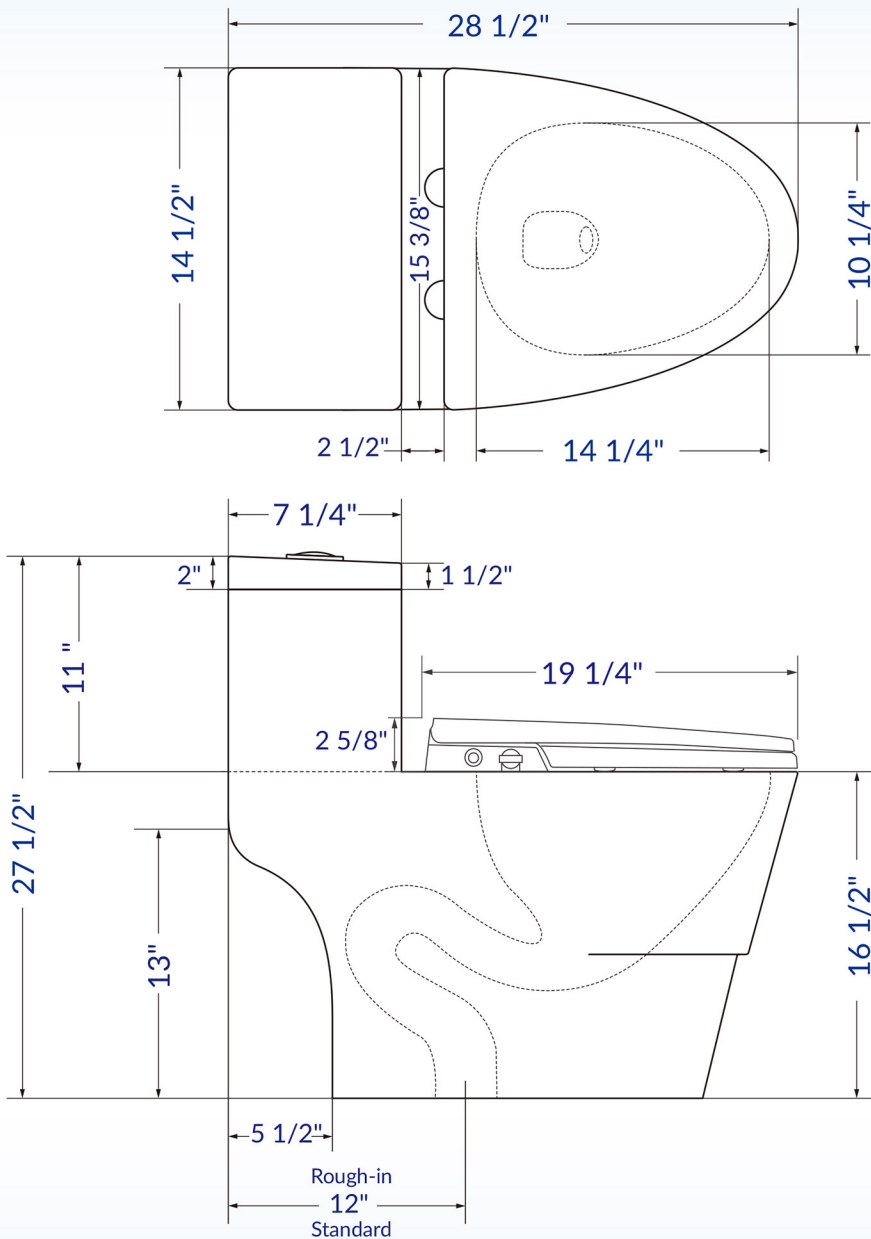

WOODBIDGE®

IMPORTANT INFORMATION

- Measurements are +3/8" and subject to change without notice
- Specifications & Configurations are subject to change without notice
- Pls measure toilet on-site before installation
- Please note that installer(s) must certify or warranty will be voided.
- Measurements herein supersede all others published prior to publication date shown below