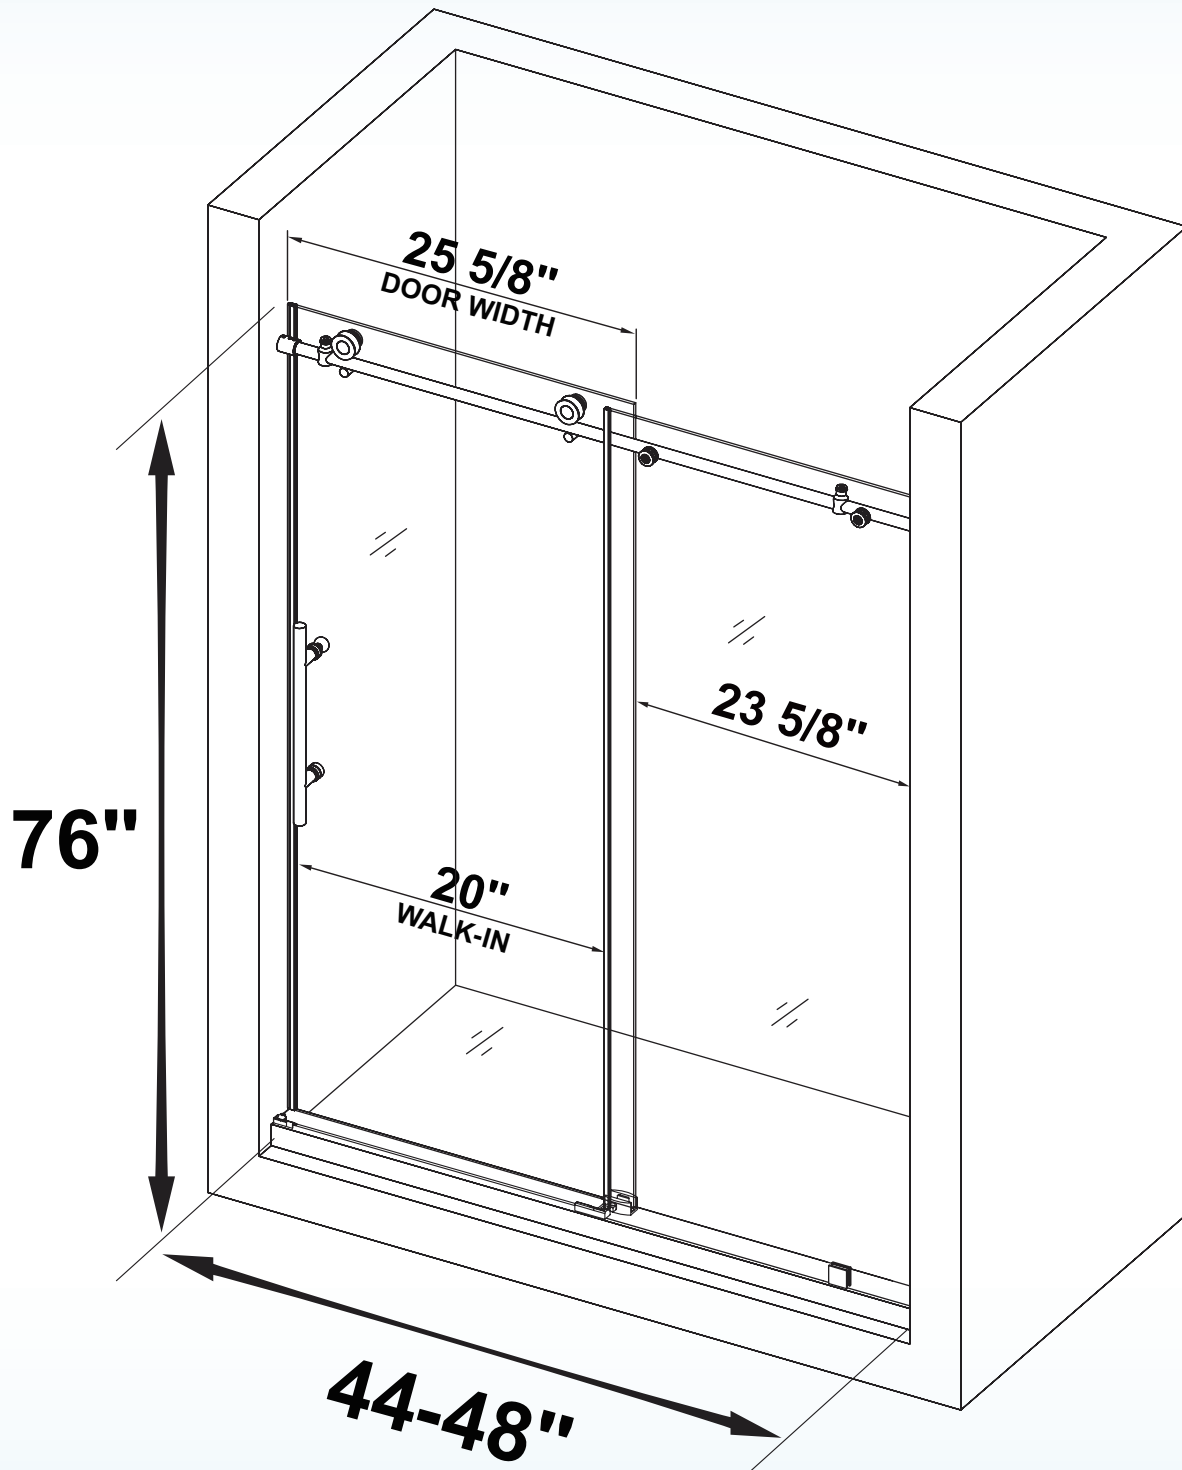

WOODBIDGE[®]

MBSDC4876

Heavy Glass Frameless Sliding Shower Door

IMPORTANT INFORMATION

- Specifications & Configurations are subject to change without notice
- Please note that installer(s) must be certify or warranty will be voided.
- Pls measure shower door on-site before installation
- Measurements herein supersede all others published prior to publication date shown below