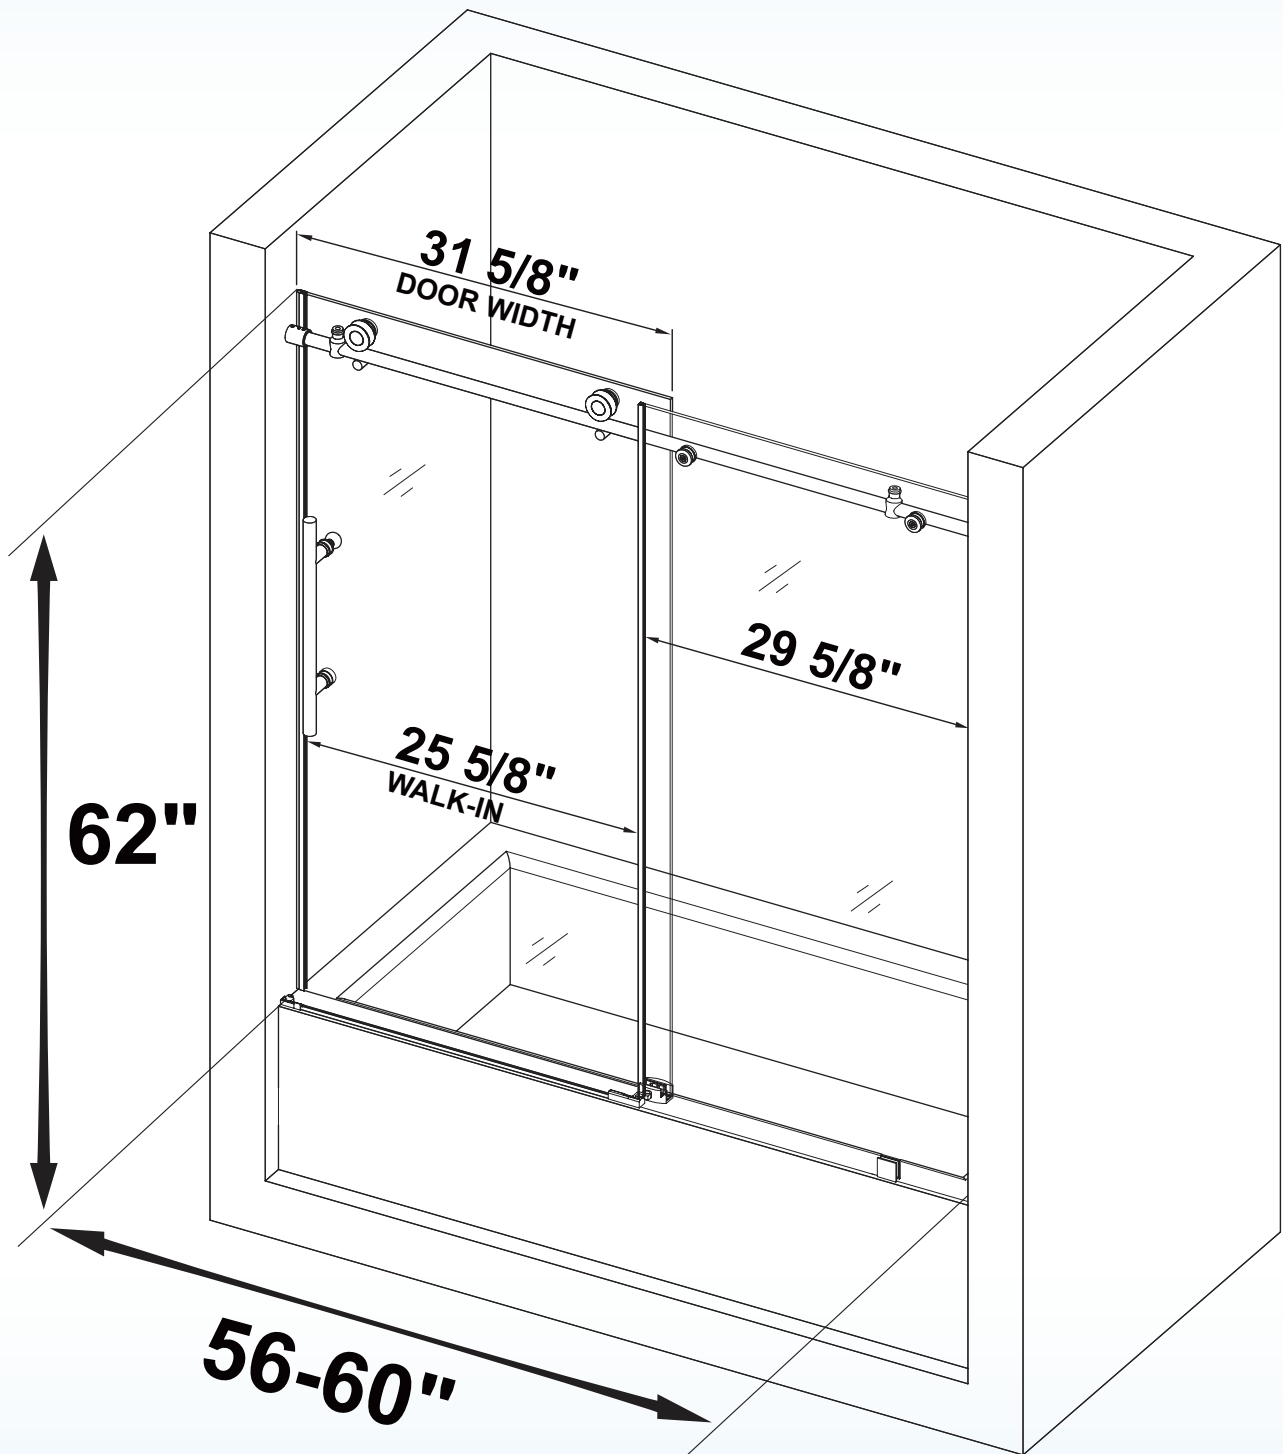

WOODBIDGE[®]

MBSDC6062

Heavy Glass Frameless Sliding Bathtub Door

IMPORTANT INFORMATION

- Specifications & Configurations are subject to change without notice
- Pls measure shower door on-site before installation