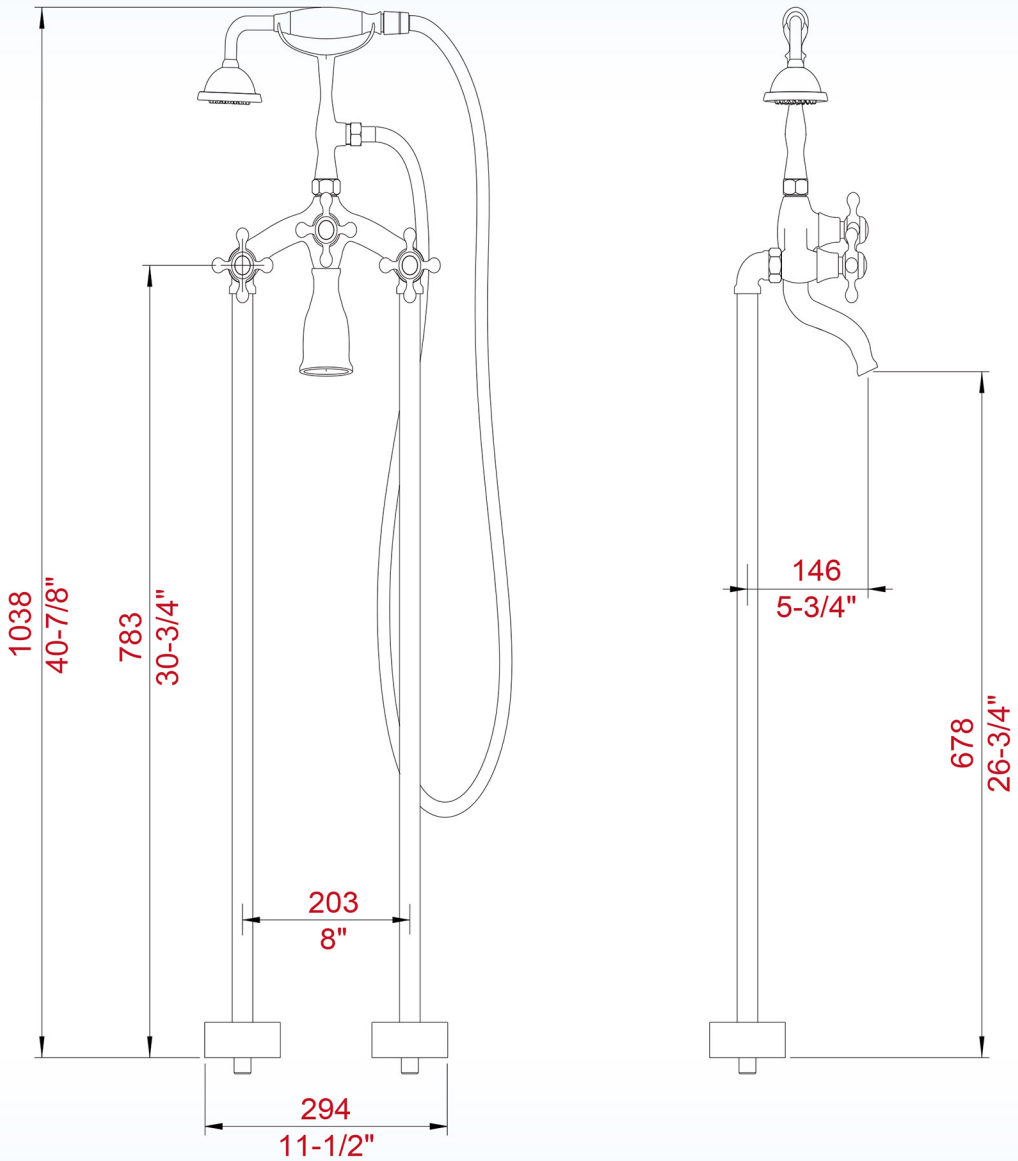

WOODBIDGE®

ATTENTION! Dimensions may vary by up to 3/8". It is highly recommended to pull all dimensions of actual model for installation and measuring purposes.

ATTENTION! Measurements in inches are rounded to the nearest 1/8".