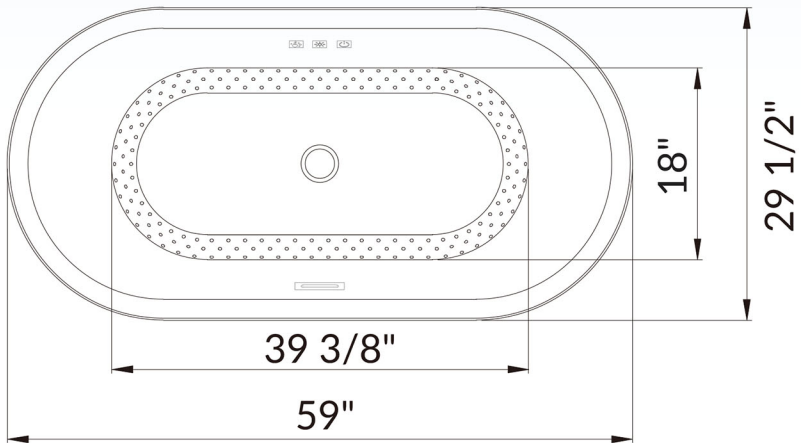

Air Bubble Freestanding Bathtub

IMPORTANT INFORMATION

- Measurements are $\pm 1/2"$ and subject to change without notice
- Specifications & Configurations are subject to change without notice
- Please measure tub on-site before installation