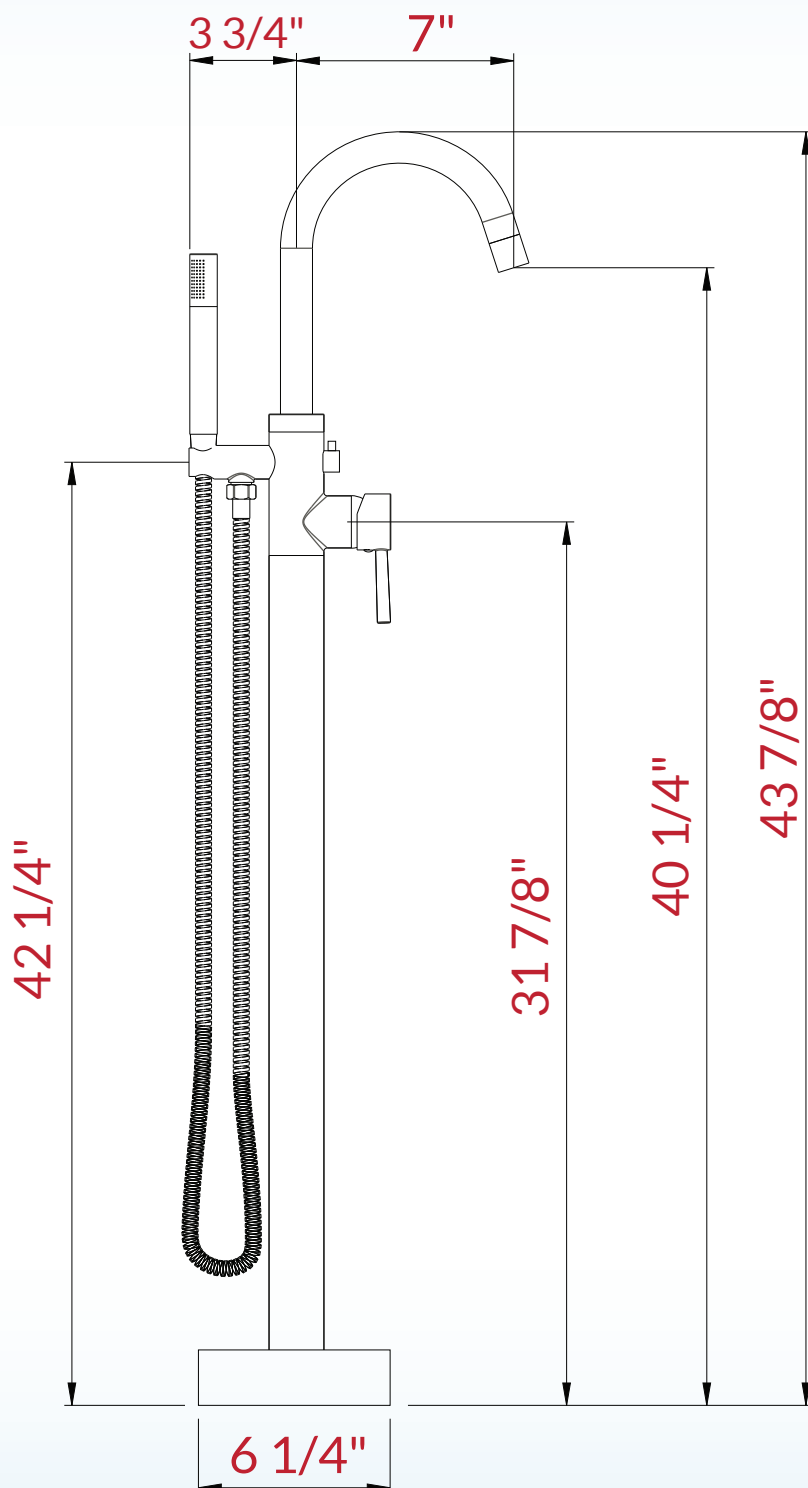

WOODBIDGE®

ATTENTION! Dimensions may vary by up to $\frac{3}{8}''$. It is highly recommended to pull all dimensions of actual model for installation and measuring purposes.

ATTENTION! Measurements in inches are rounded to the nearest $\frac{1}{8}''$.