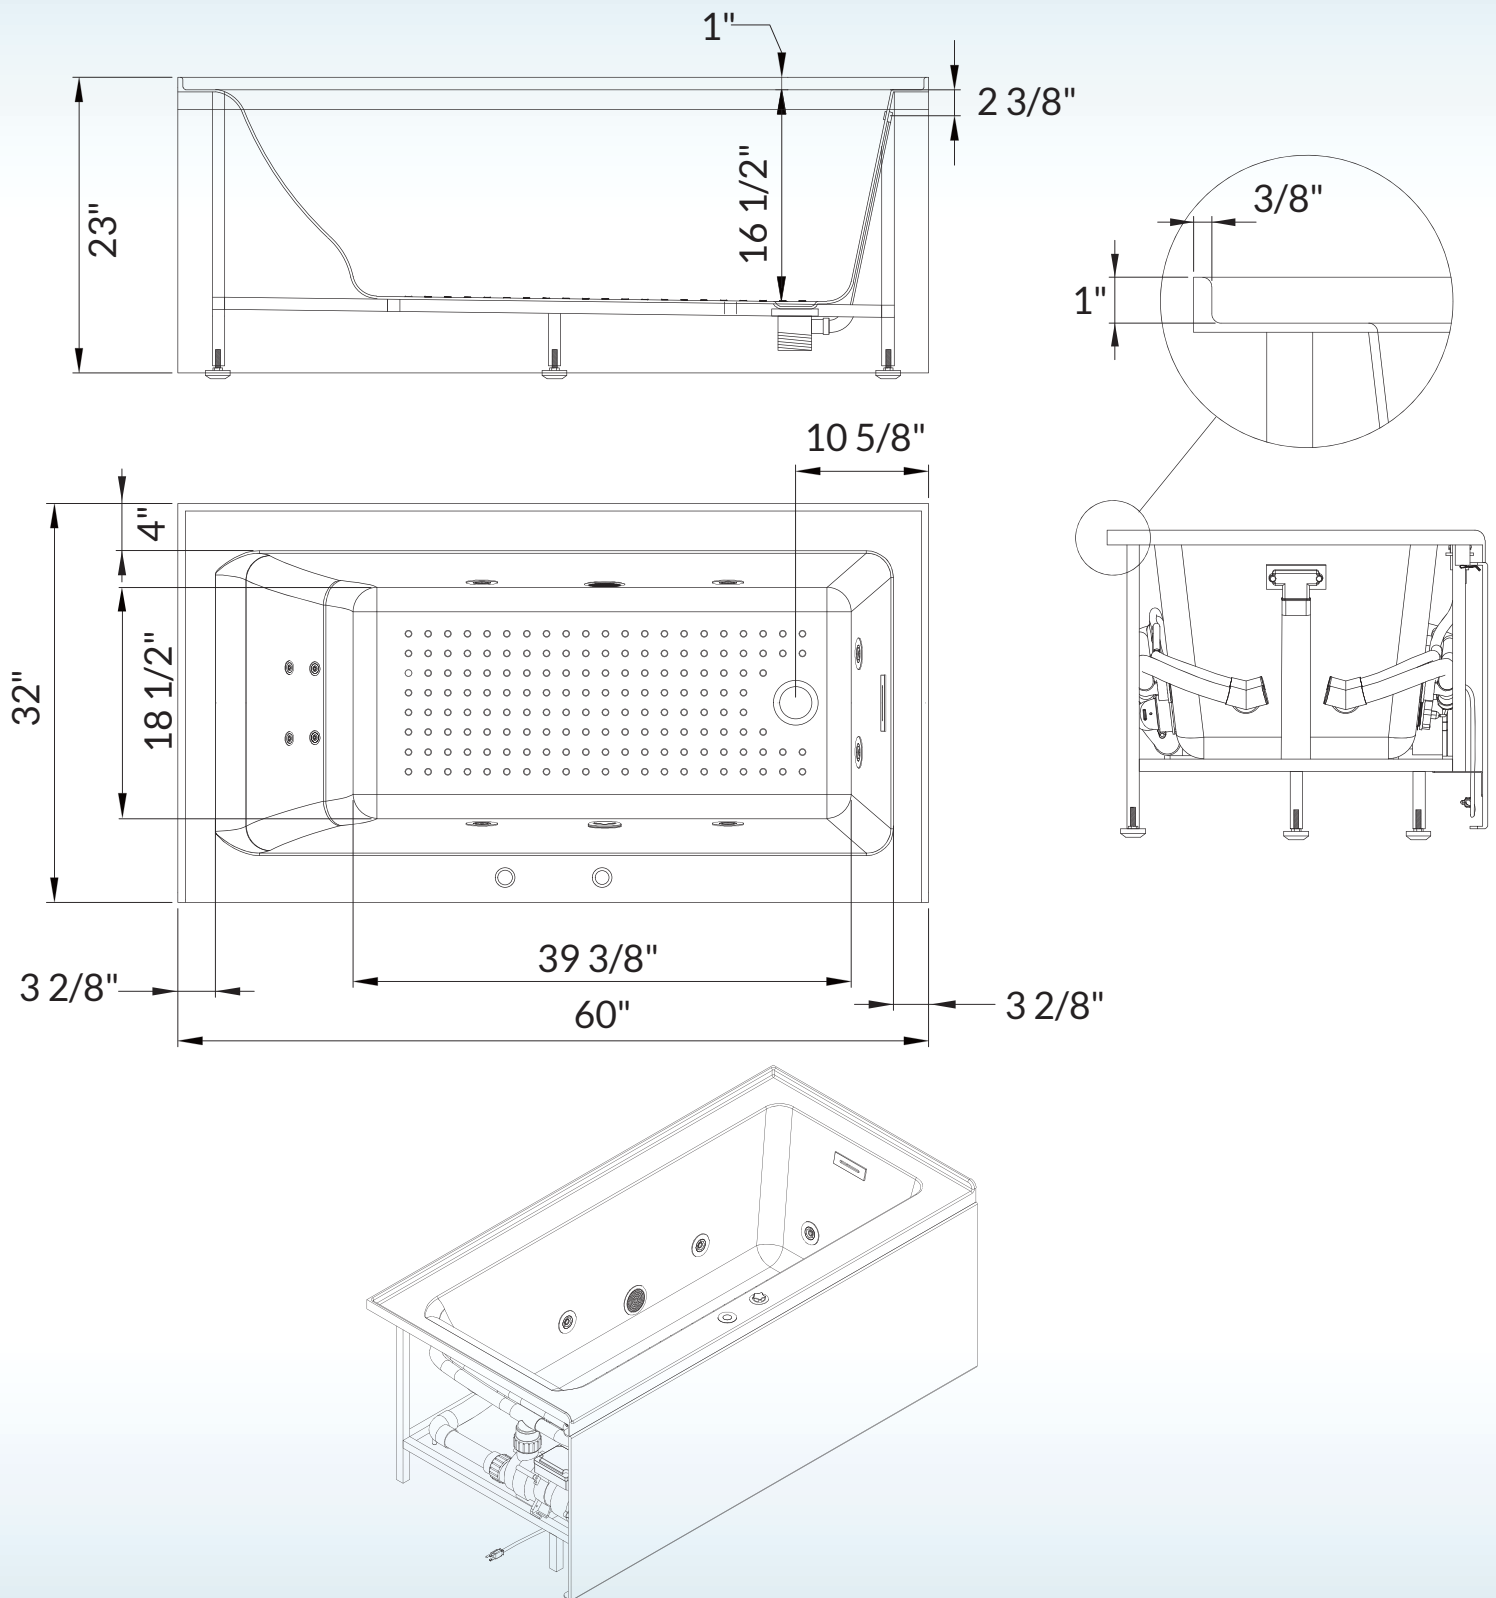

WOODBIDGE®

IMPORTANT INFORMATION

- Measurements are $\pm 1/2"$ and subject to change without notice
- Specifications & Configurations are subject to change without notice
- Please measure tub on-site before installation
- Please note that installer(s) must be certified or warranty will be voided
- Measurements herein supersede all others published prior to publication date shown below
- Before ordering or installing, please consider future access to equipment