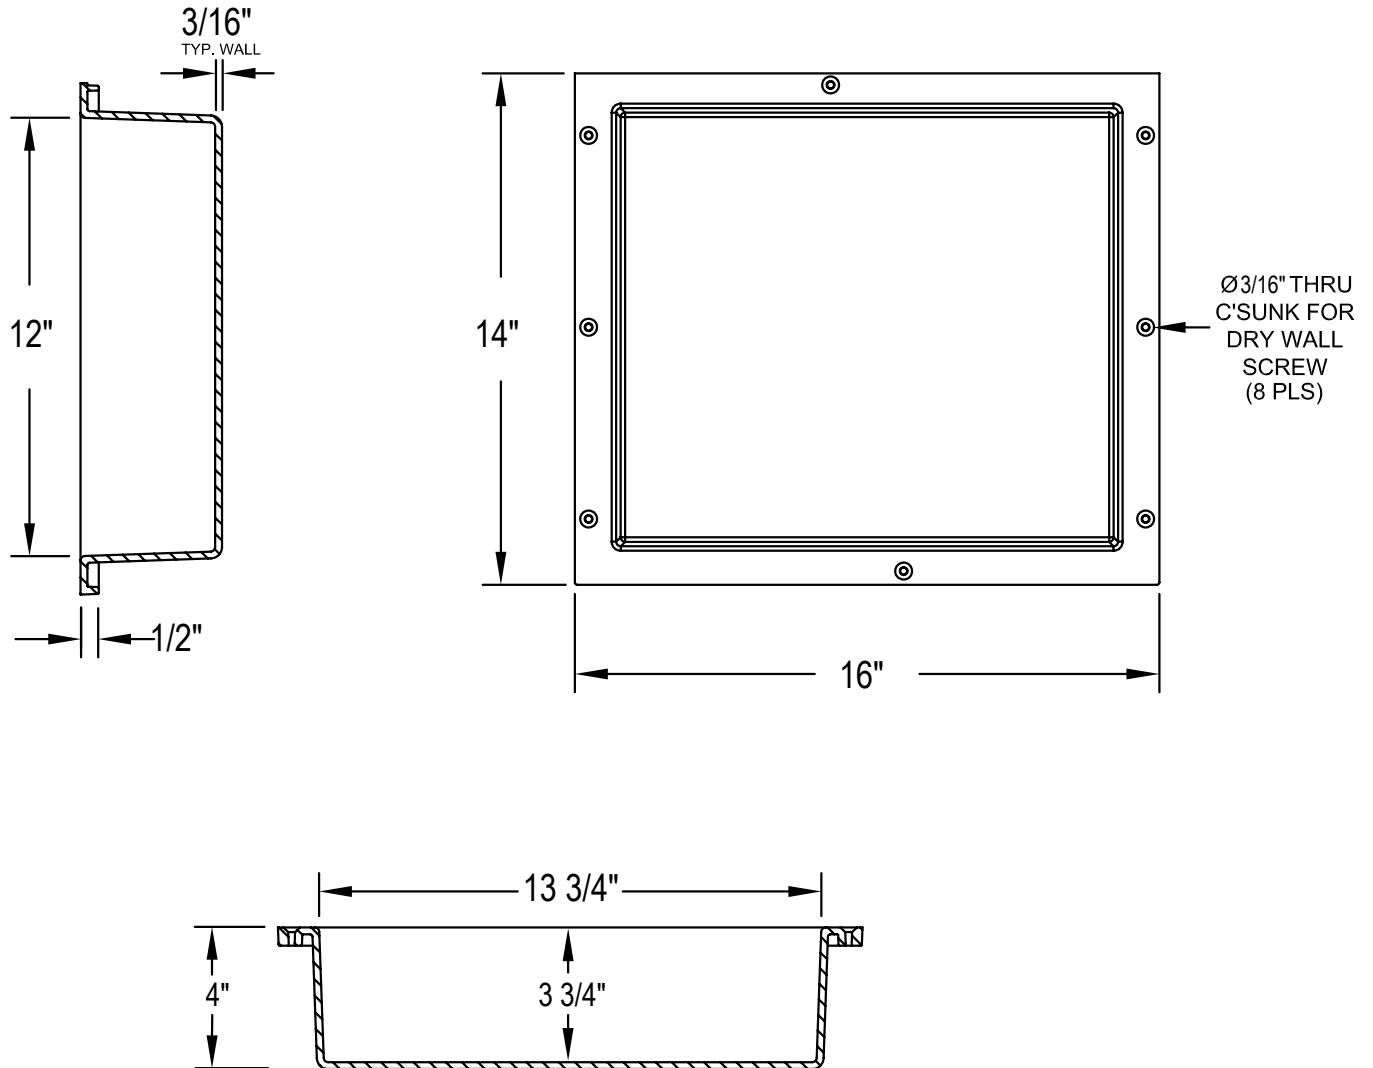

WOODBIDGE®

ITEM NO.:SWS1614

16 in. W x 14 in. H x 4 in. D

Shampoo - Soap Niche

Standard Single Niche

Features:

- 16 in. W x 14 in. H x 4 in. D Shampoo - Soap Standard Single Niche
- Tileable tile set directly on niche surface, One piece shower niche; Easy installation
- No mud setting or hot mopping required; No additional waterproofing
- No more leaks; No more vinyl liners; No more manually constructed niches
- One piece shower niche; Easy installation