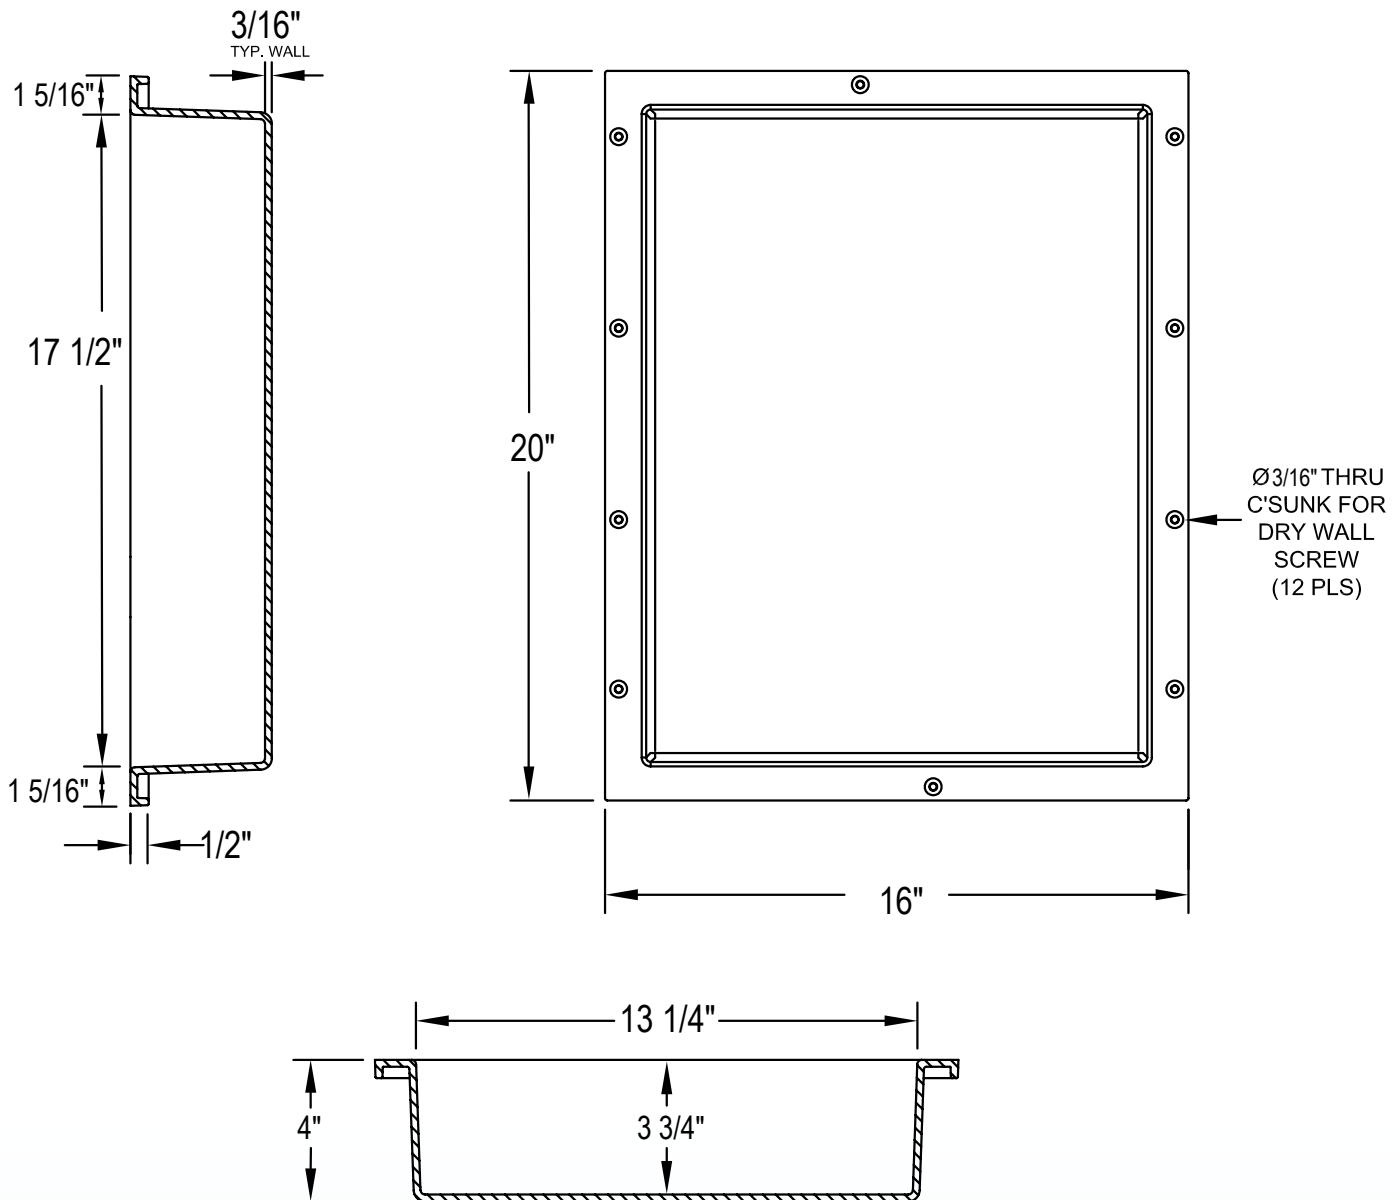

WOODBIDGE[®]

ITEM NO.:SWS1620S

16 in. W x 20 in. H x 4 in. D

Shampoo- Soap Standard Single Niche

Features:

- 16 in. W x 20 in. H x 4 in. D Shampoo- Soap Standard Single Niche
- Tileable tile set directly on niche surface.
- No mud setting or hot mopping required; No additional waterproofing
- No more leaks; No more vinyl liners; No more manually constructed niches
- One piece shower niche; Easy installation