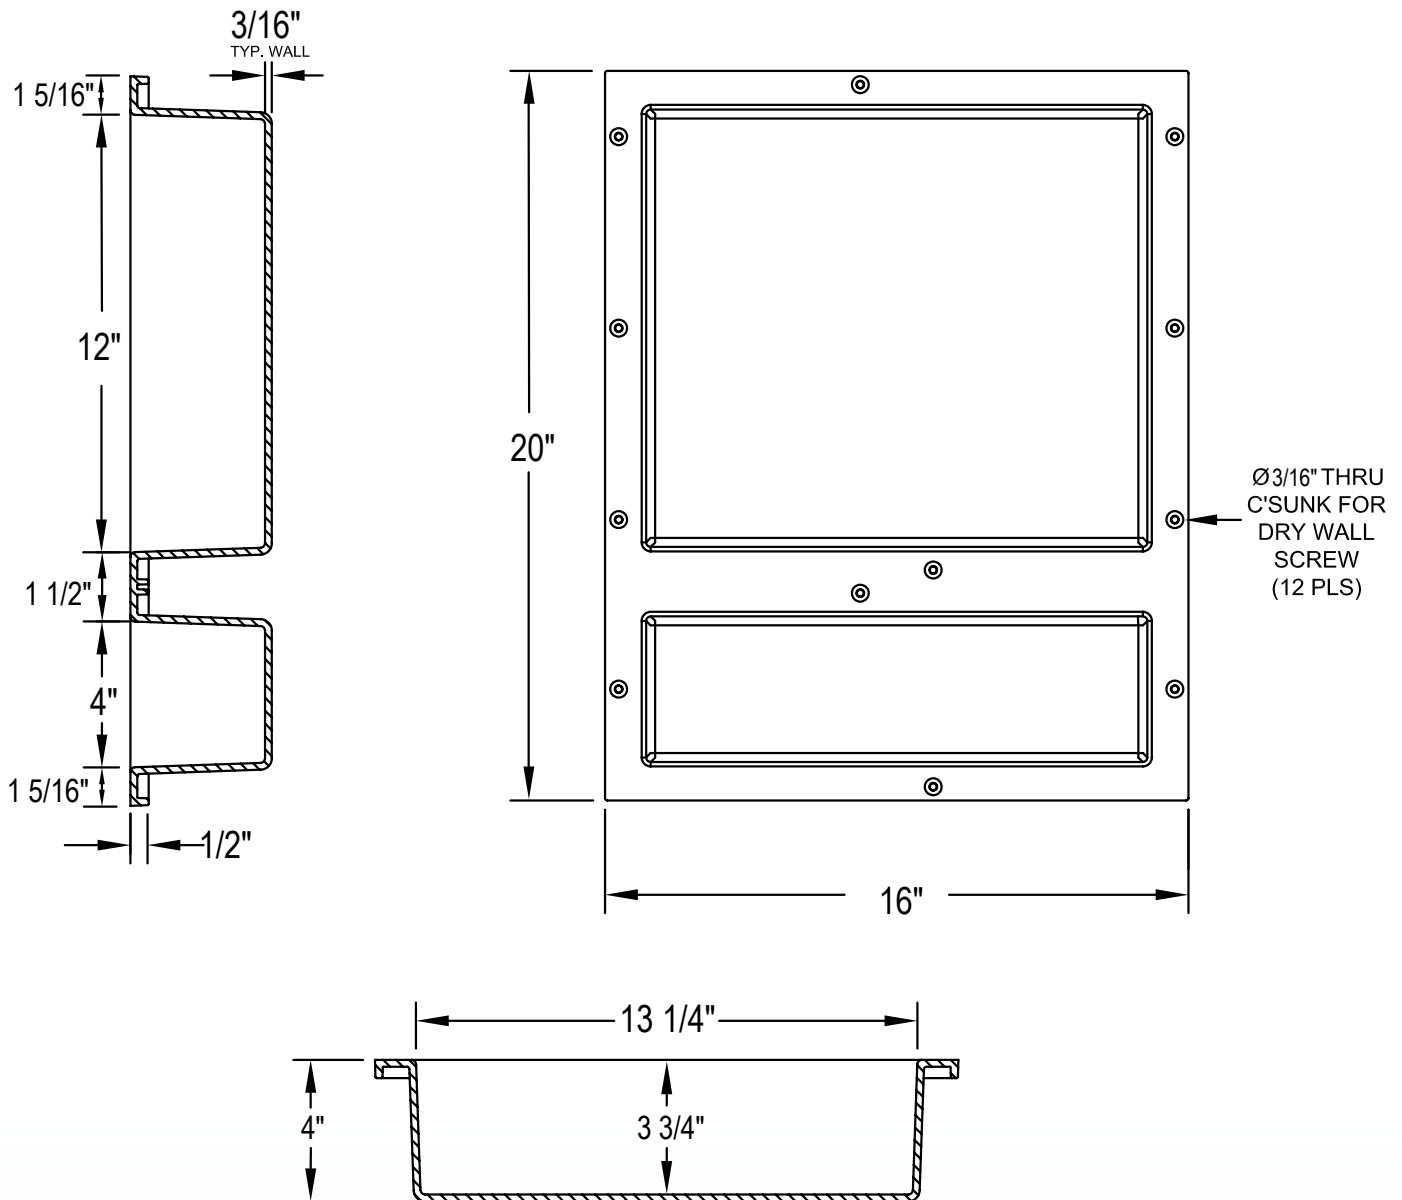

**WOODBIDGE®**

**ITEM NO.:SWS1620D**

**16 in. W x 20 in. H x 4 in. D**

**Shampoo - Soap Standard Double Niche**

**Features:**

- 16 in. W x 20 in. H x 4 in. D Shampoo - Soap Standard Double Niche
- Tileable tile set directly on niche surface.
- No mud setting or hot mopping required; No additional waterproofing
- No more leaks; No more vinyl liners; No more manually constructed niches
- One piece shower niche; Easy installation