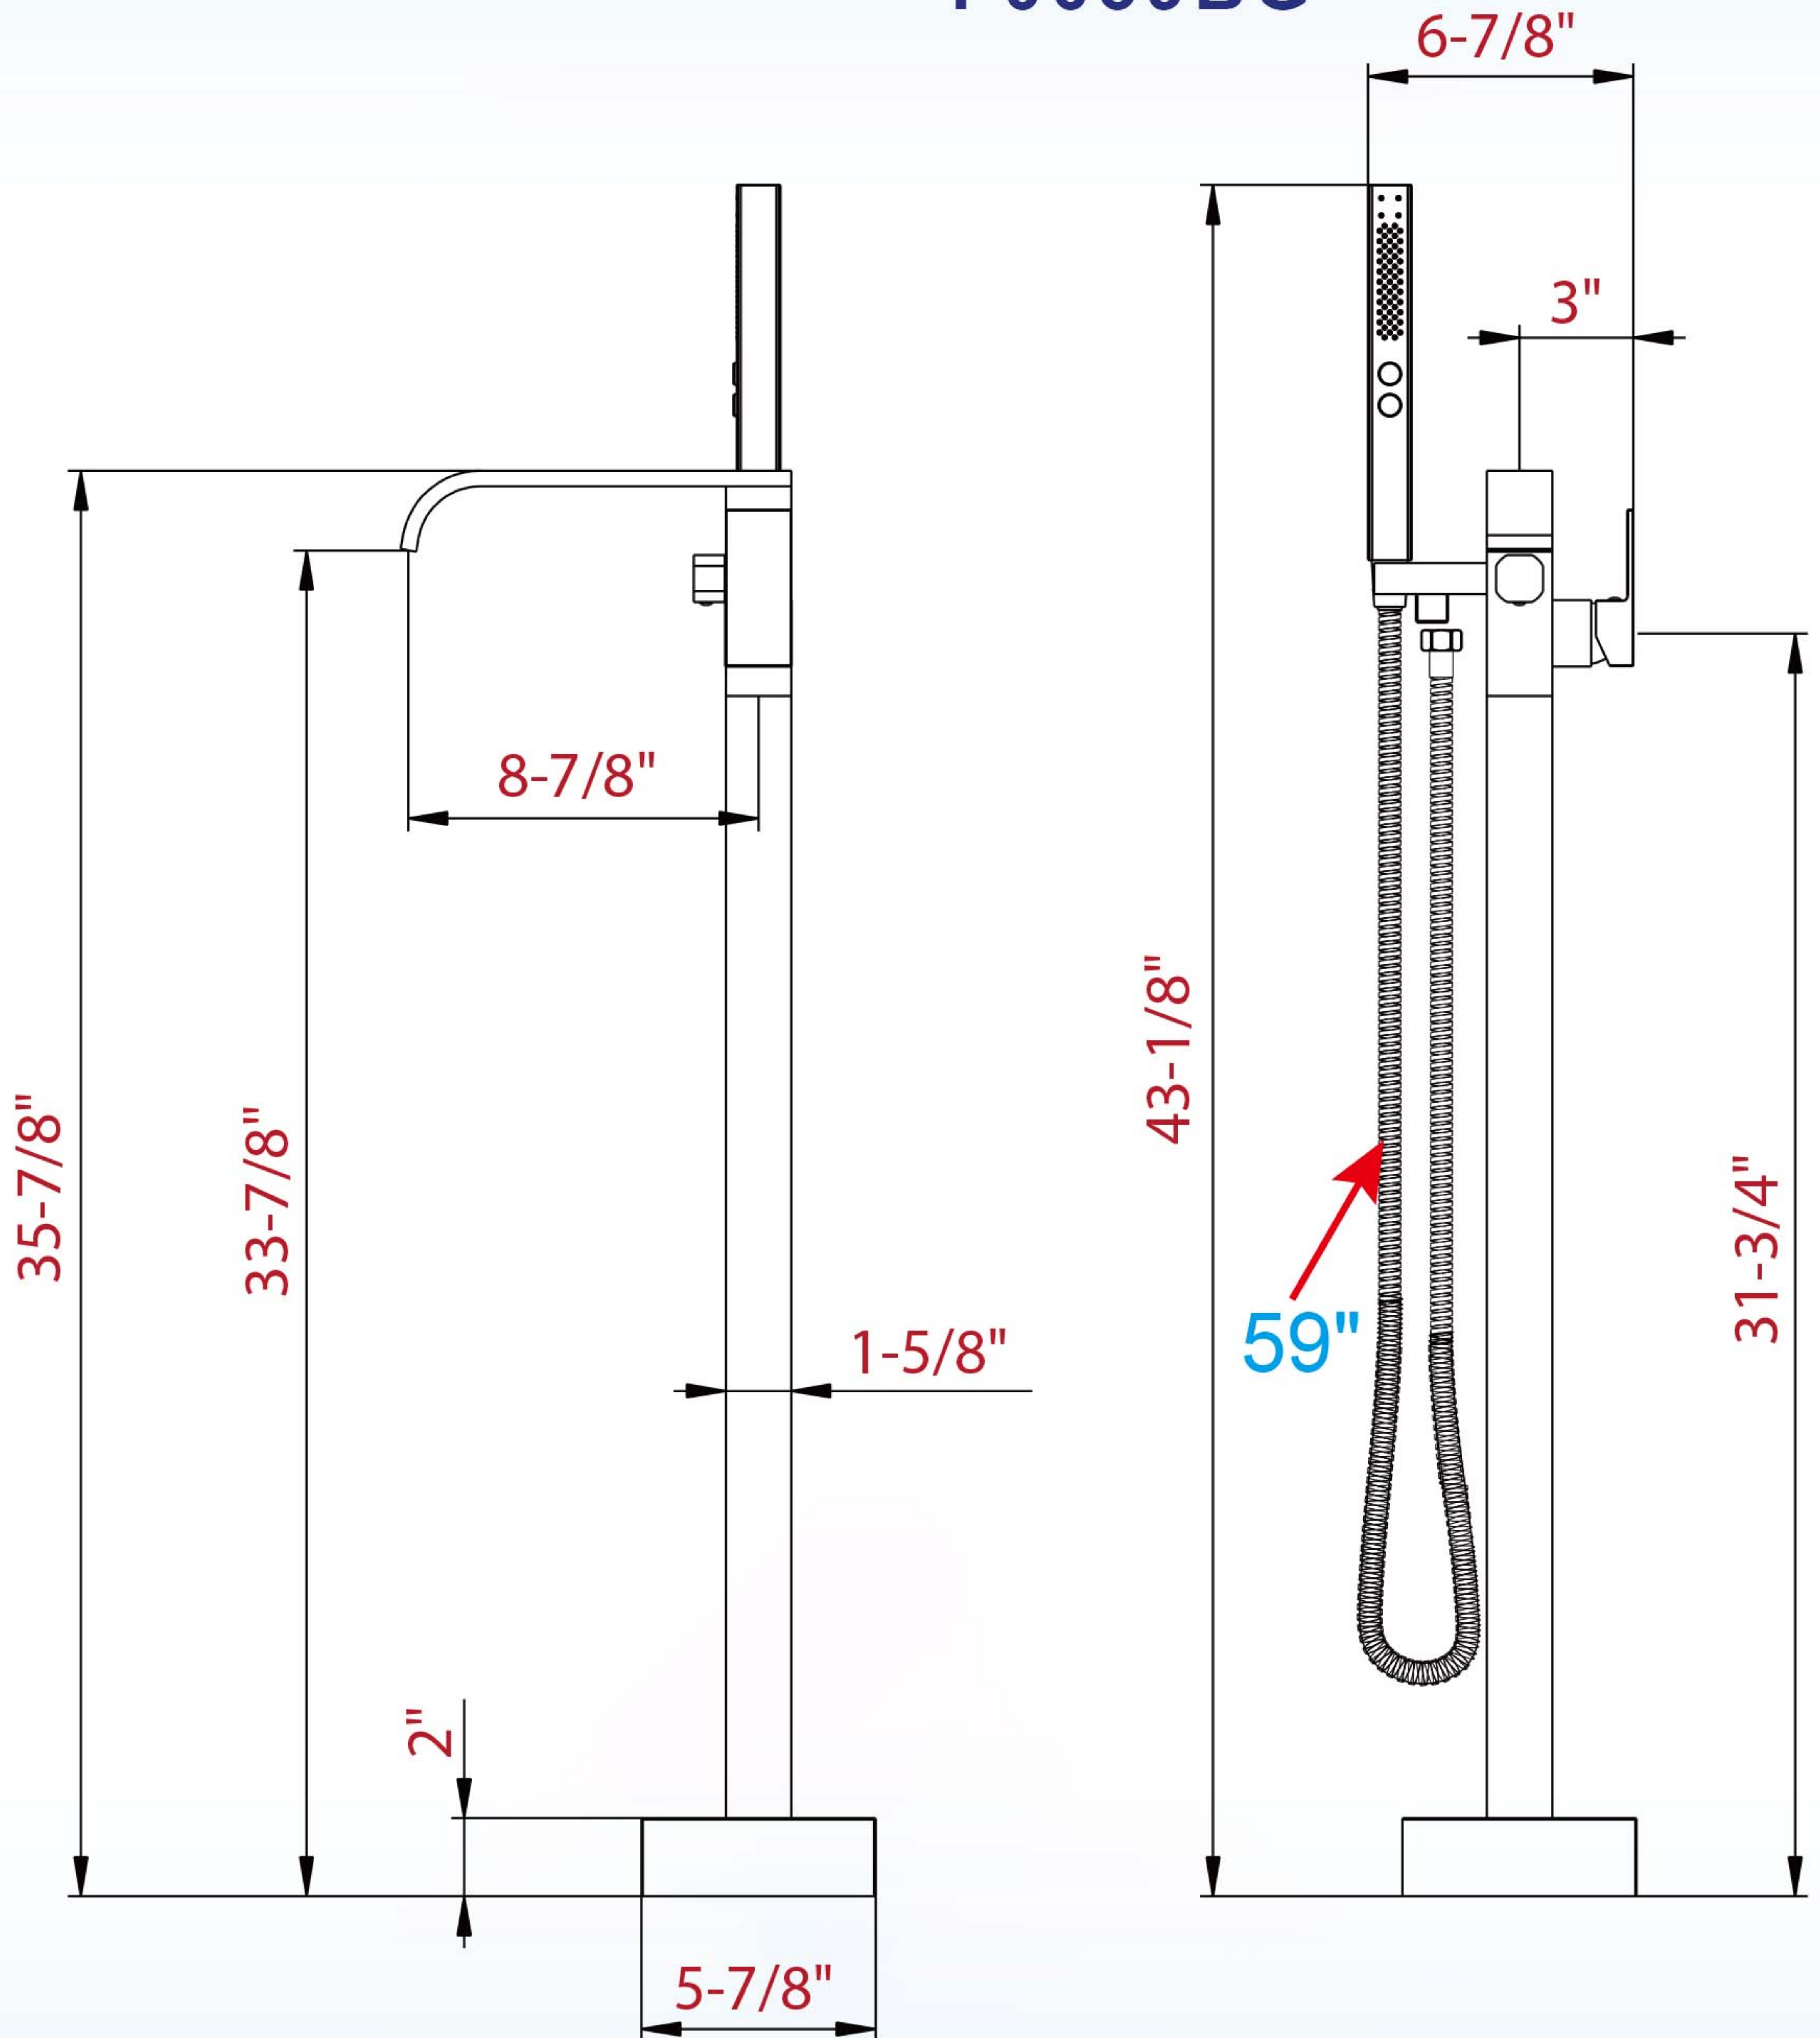

WOODBIDGE[®]

F0040BN
F0037MB
F0039BG

F0036CH
F0038ORB

ATTENTION! Dimensions may vary by up to 3/8". It is highly recommended to pull all dimensions of actual model for installation and measuring purposes.

ATTENTION! Measurements in inches are rounded to the nearest 1/8".

woodbridgebath.com