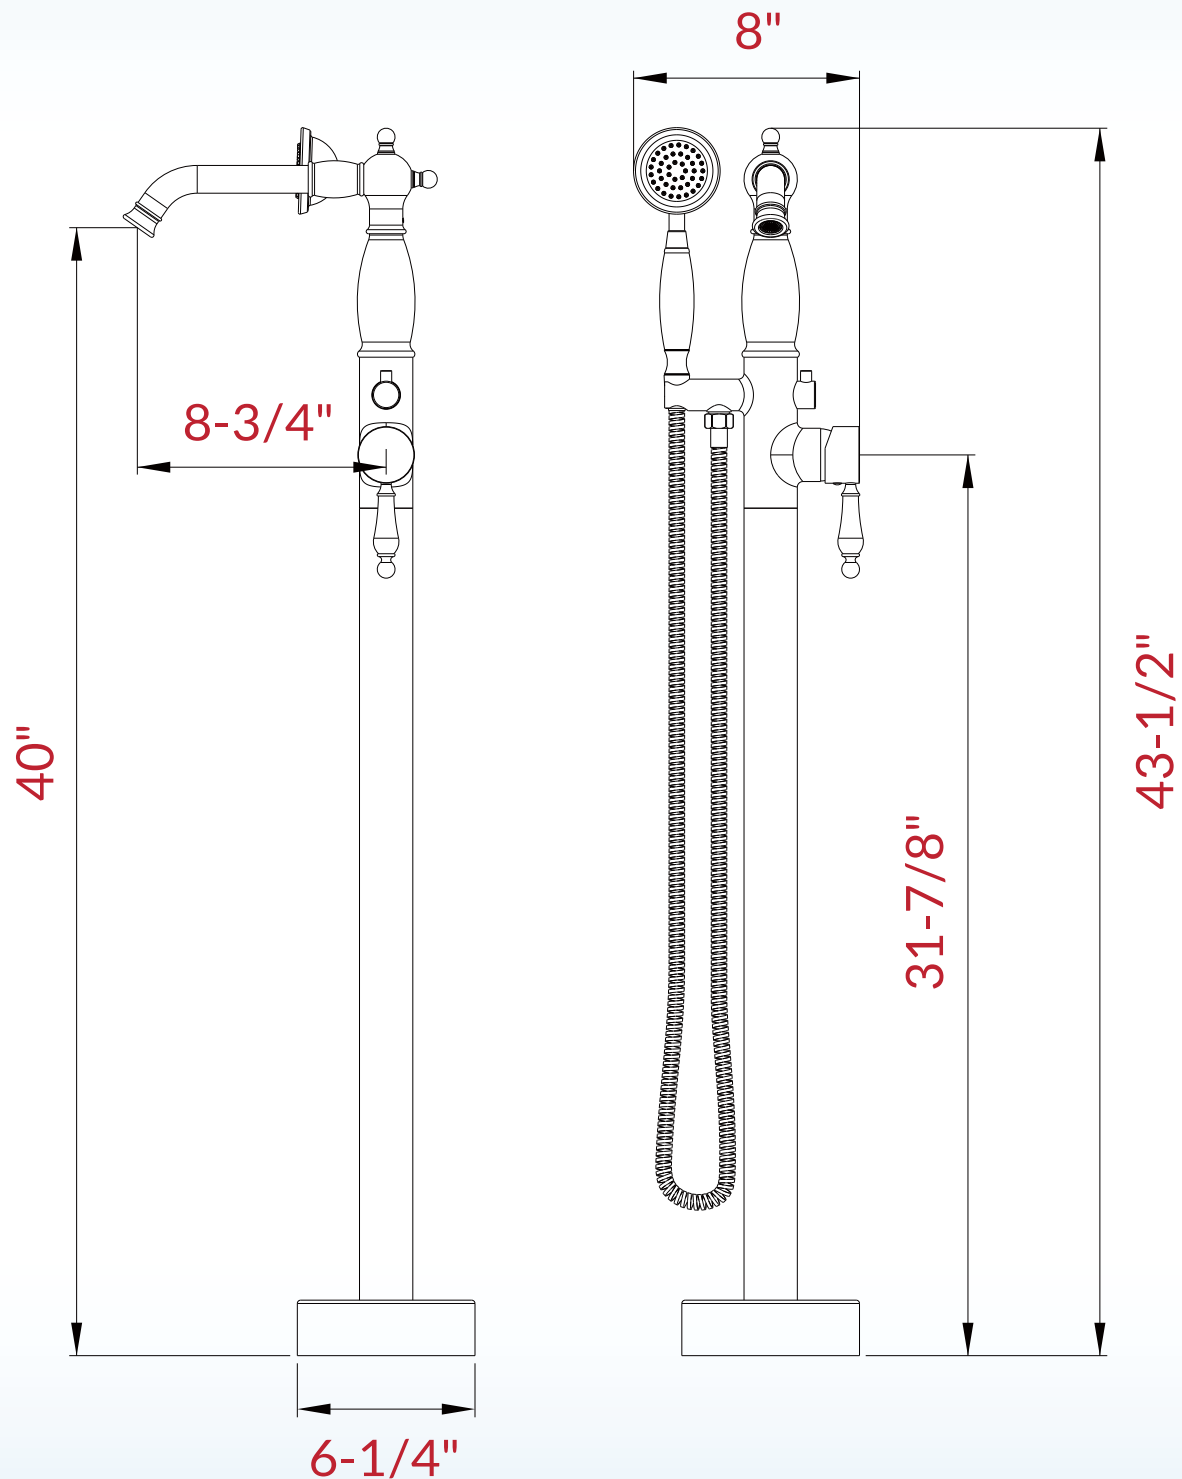

WOODBIDGE®

F0046CH F0047BN
F0048MB F0049ORB
F0050BG

ATTENTION! Dimensions may vary by up to 3/8". It is highly recommended to pull all dimensions of actual model for installation and measuring purposes.

ATTENTION! Measurements in inches are rounded to the nearest 1/8".

www.woodbridgebath.com