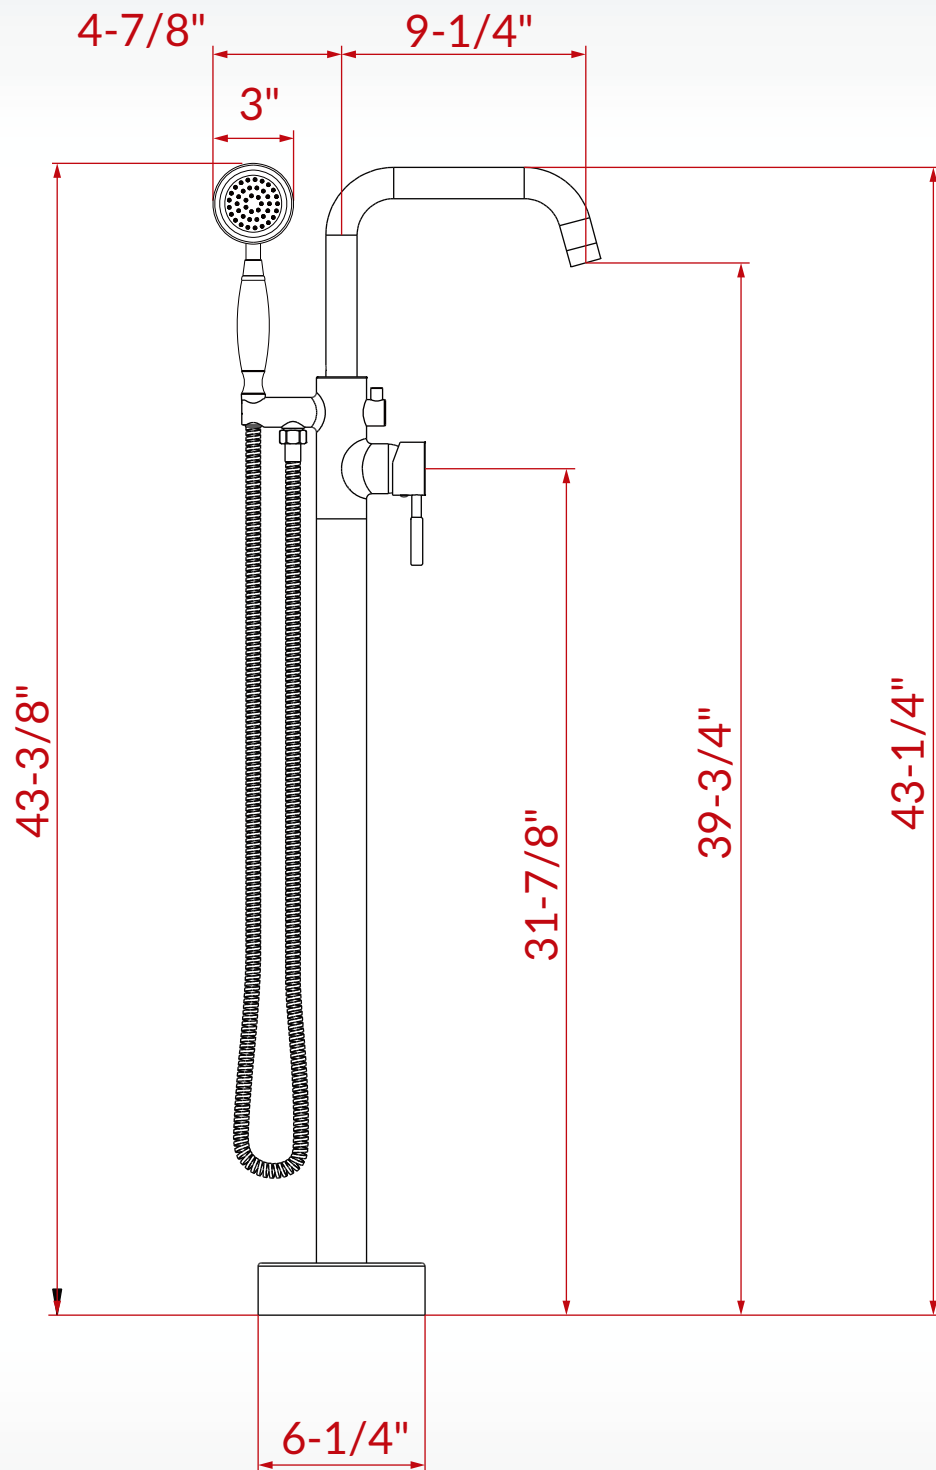

WOODBIDGE®

ATTENTION! Dimensions may vary by up to 3/8". It is highly recommended to get all dimensions of actual model for installation and measuring purposes.

ATTENTION! Measurements in inches are rounded to the nearest 1/8".