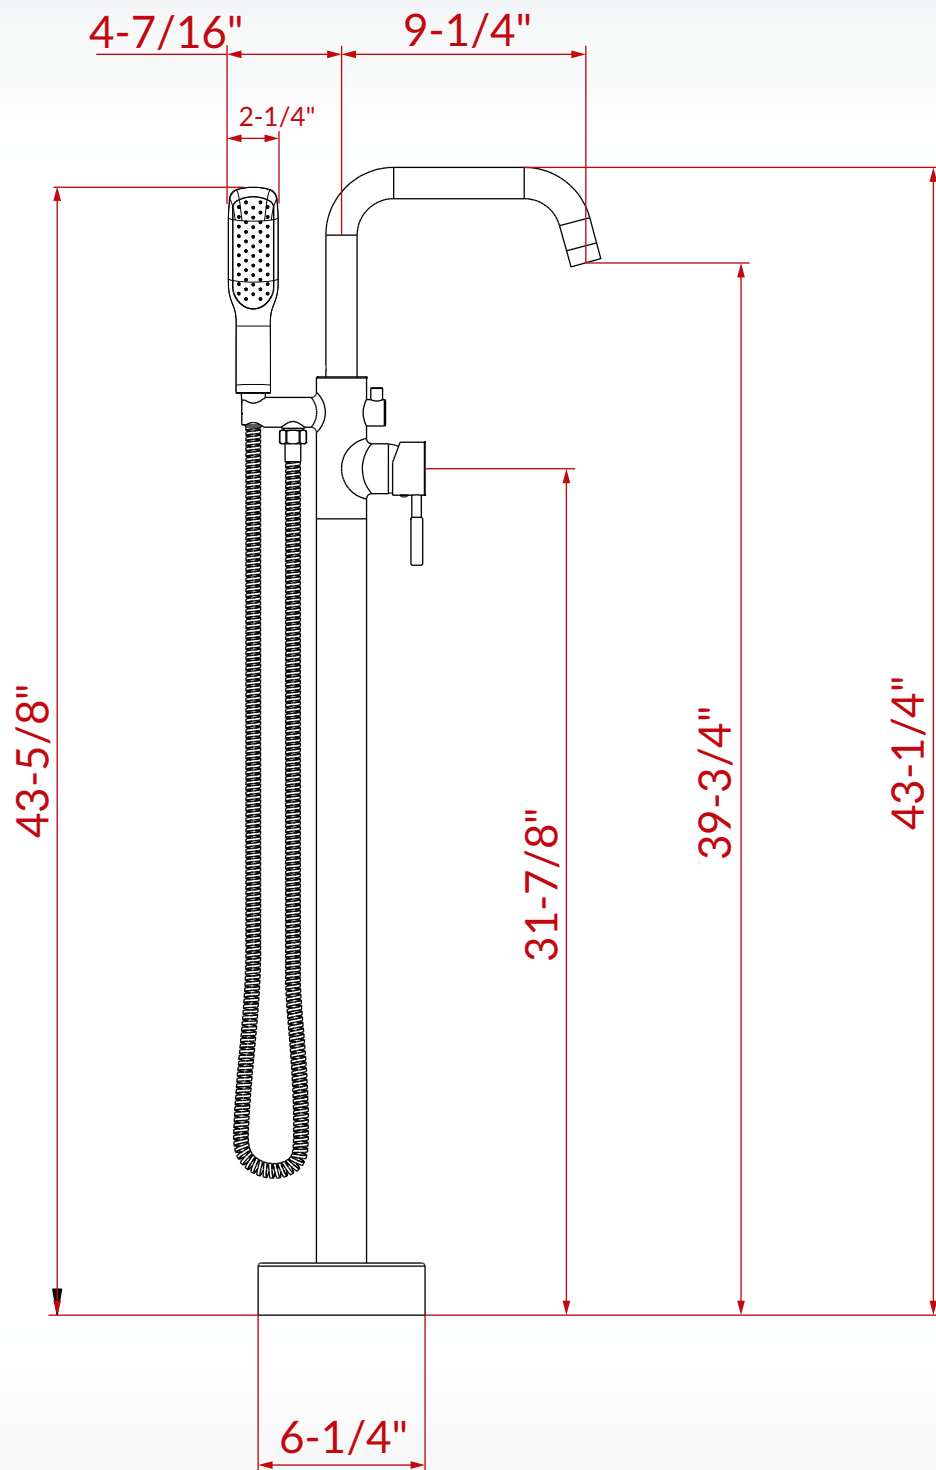

WOODBIDGE®

ATTENTION! Dimensions may vary by up to $\frac{3}{8}\text{''}$. It is highly recommended to get all dimensions of actual model for installation and measuring purposes.

ATTENTION! Measurements in inches are rounded to the nearest $\frac{1}{8}\text{''}$.