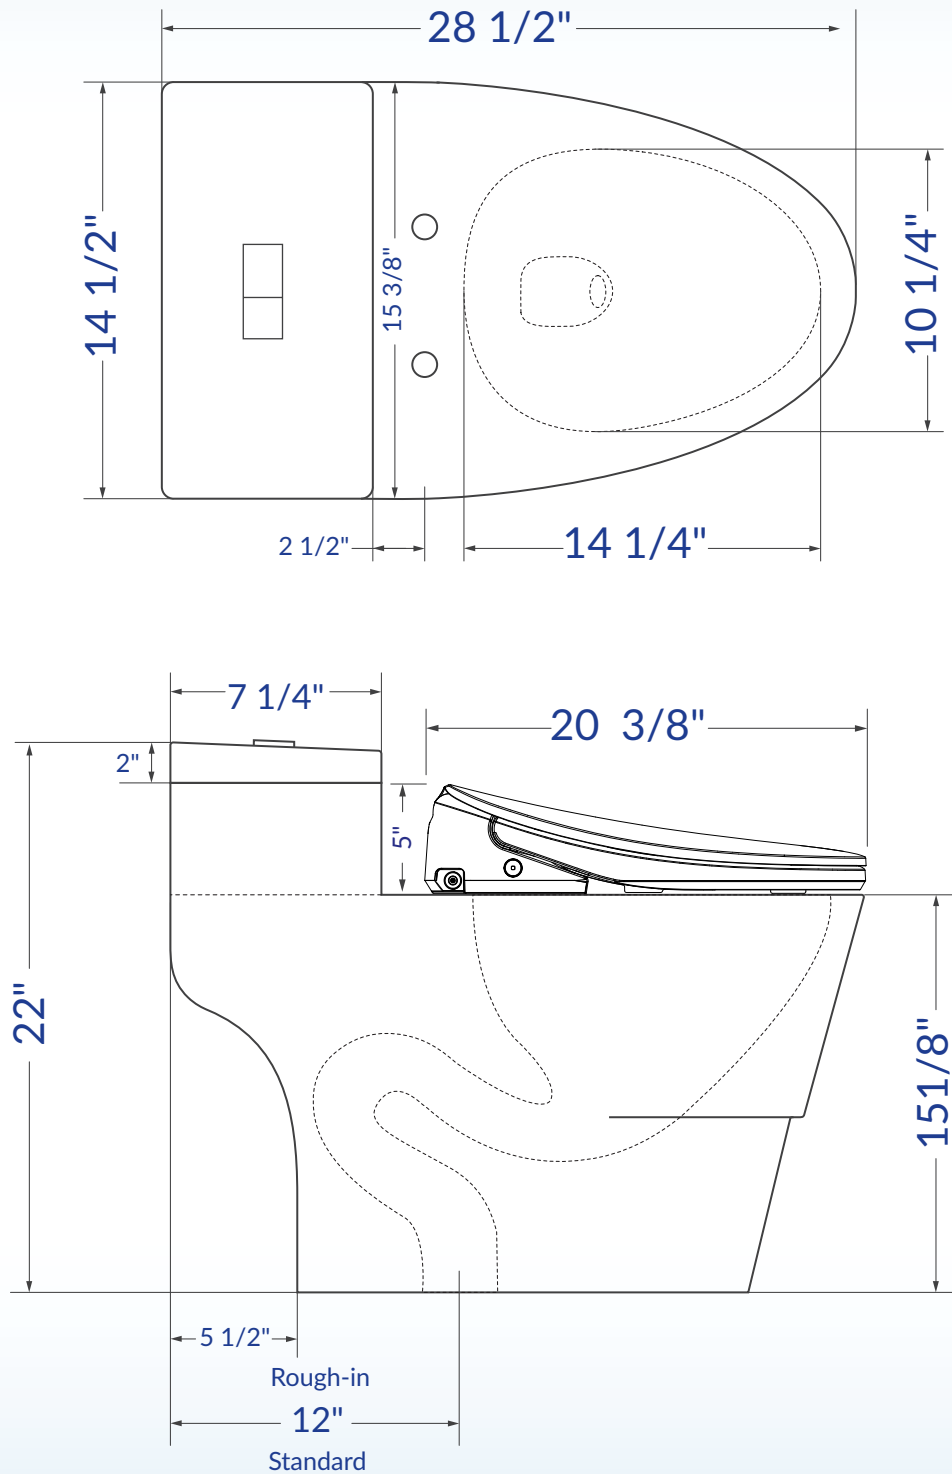

WOODBIDGE®

IMPORTANT INFORMATION

- Measurements are +3/8" and subject to change without notice
- Specifications & Configurations are subject to change without notice
- Pls measure toilet on-site before installation
- Please note that installer(s) must be certify or warranty will be voided.
- Measurements herein supersede all others published prior to publication date shown below