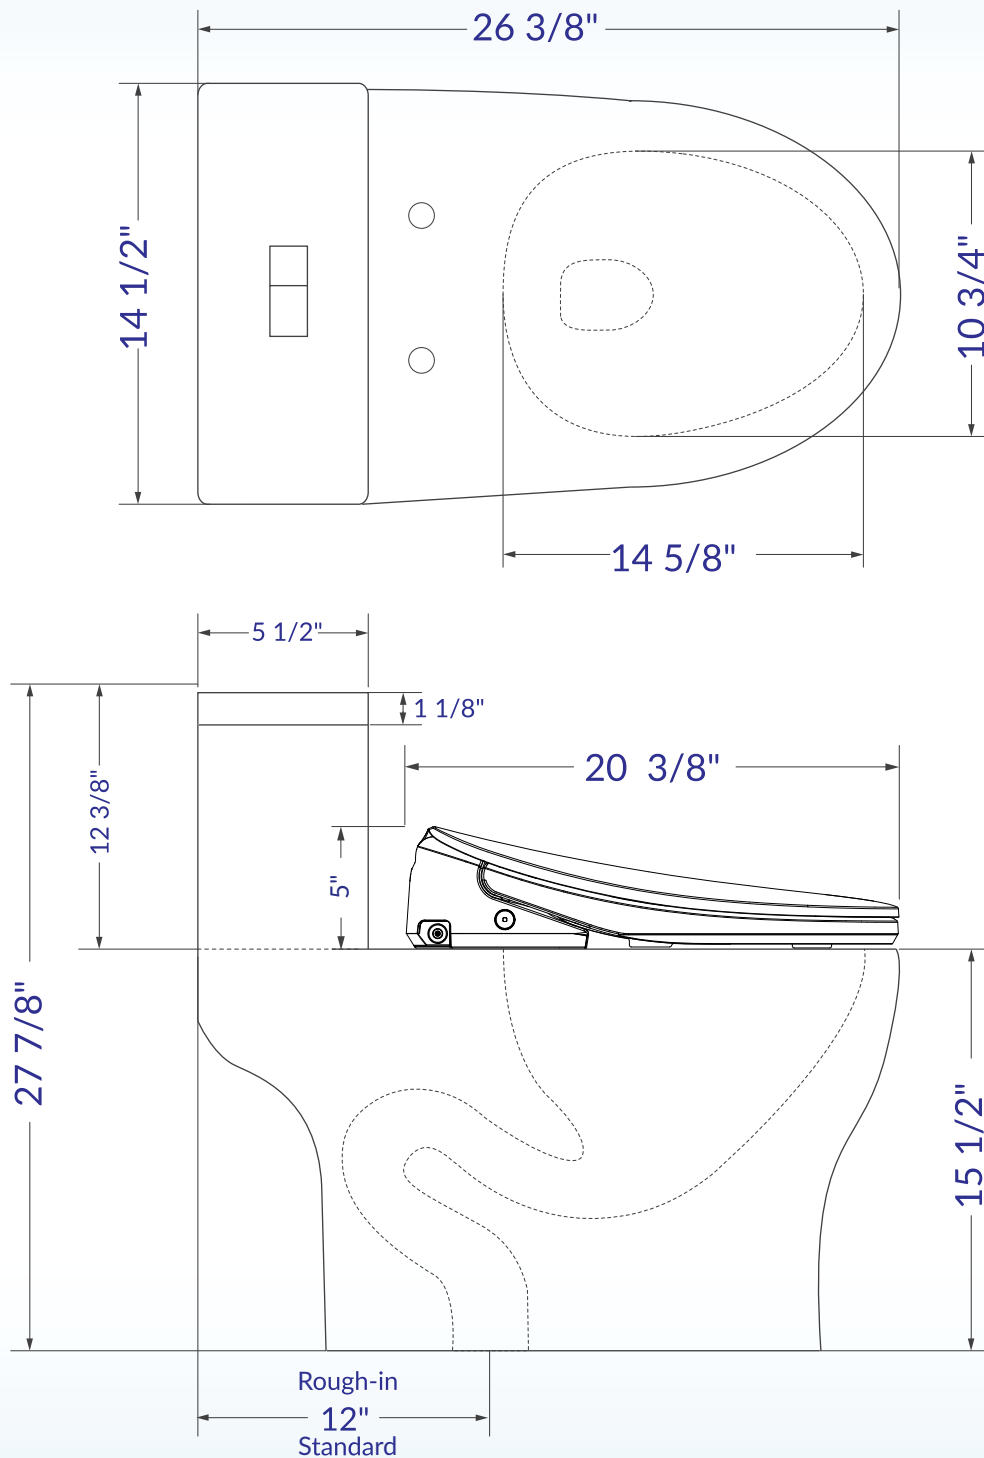

WOODBIDGE®

IMPORTANT INFORMATION

- Measurements are $+3/8$ " and subject to change without notice
- Specifications & Configurations are subject to change without notice
- Pls measure toilet on-site before installation
- Please note that installer(s) must certify or warranty will be voided.
- Measurements herein supersede all others published prior to publication date shown below