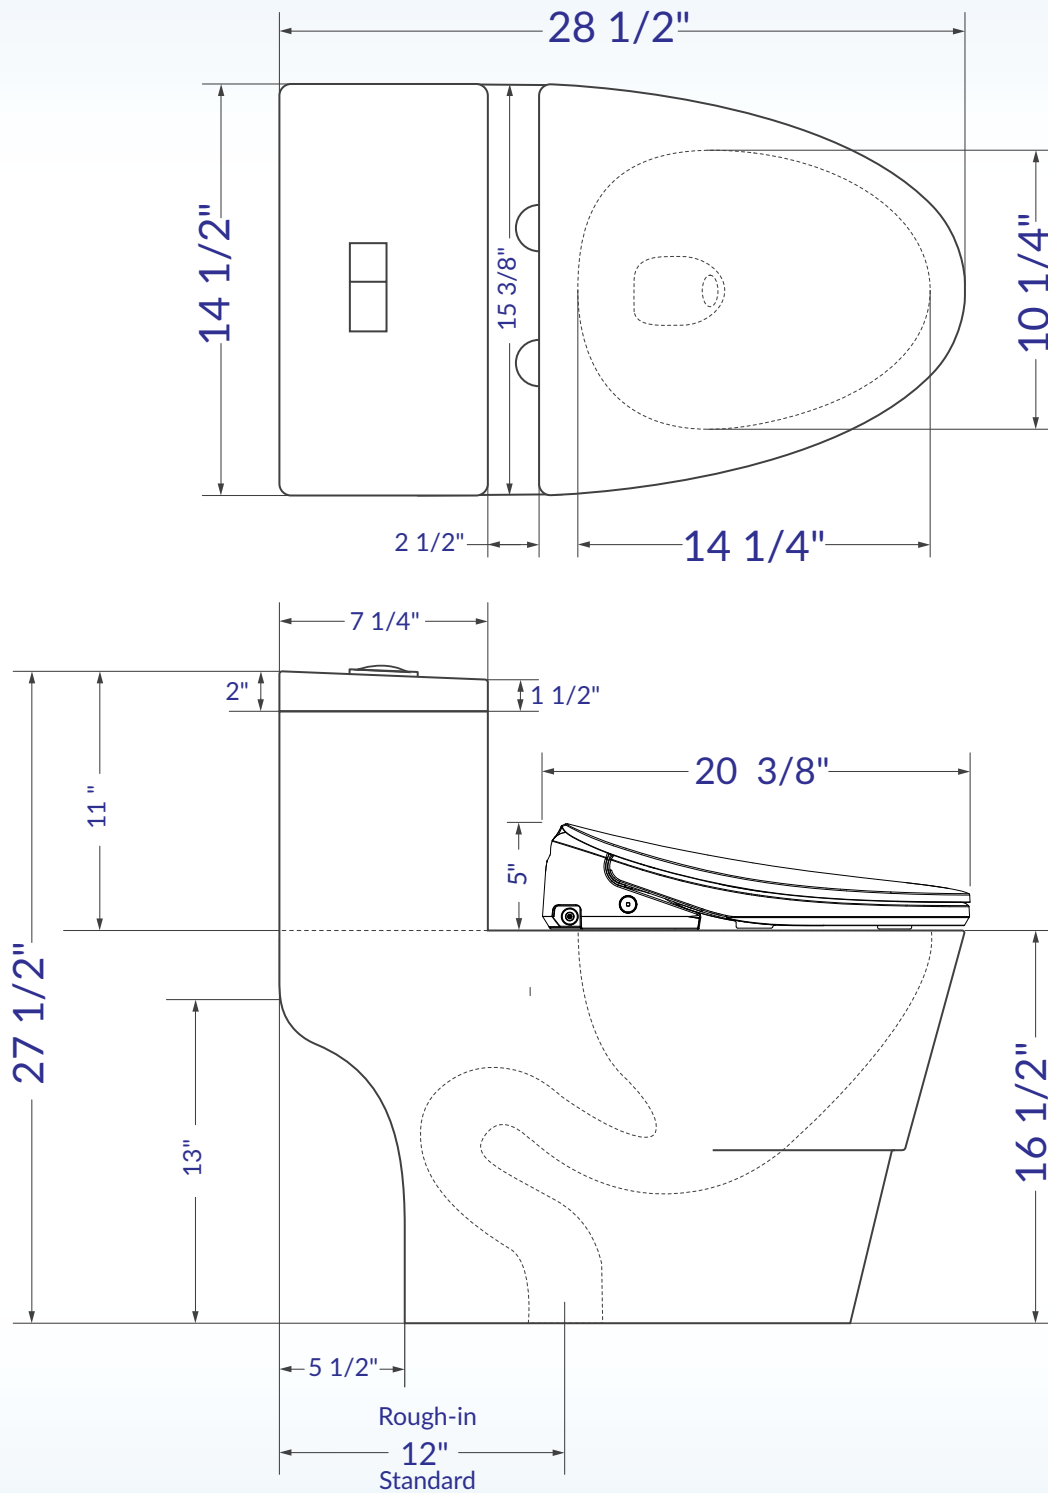

WOODBIDGE®

IMPORTANT INFORMATION

- Measurements are +3/8" and subject to change without notice
- Specifications & Configurations are subject to change without notice
- Pls measure toilet on-site before installation
- Please note that installer(s) must be certify or warranty will be voided.
- Measurements herein supersede all others published prior to publication date shown below